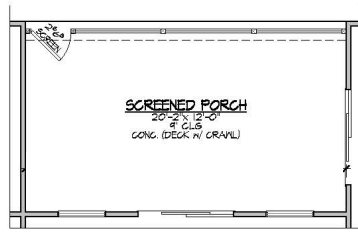

HOME DESIGN ~ FEATURES ~ PLAN OPTIONS

OPTIONAL SCREENED PORCH

OPTIONAL PANORAMIC SLIDER

OPTIONAL 4-CAR GARAGE

Plans, prices, included and optional features, specifications, available lots and locations are subject to change without notice. Please see Sales Representative for details. Square footages are approximate and are subject to change without notice. The specific features in a home may vary from home to home and from one community to another. We reserve the right to substitute equipment, material, brand names, etc. with items of equal or higher value in our sole opinion. Color and size variations may occur. Please see the actual home purchase agreement for additional information, disclosures and disclaimers relating to the home and its features. Void where prohibited by law. 2020