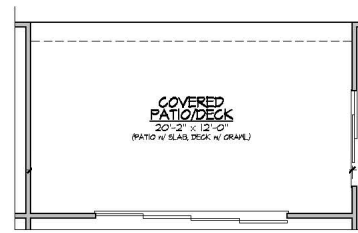

HOME DESIGN ~ FEATURES ~ PLAN OPTIONS

OPTIONAL SCREENED PORCH

OPTIONAL PANORAMIC SLIDER

OPTIONAL 4-CAR GARAGE

Plans, prices, included and optional features, specifications, available lots and locations are subject to change without notice. Please see Sales Representative for details. Square footages are approximate and are subject to change without notice. The specific features in a home may vary from home to home and from one community to another. We reserve the right to substitute equipment, material, brand names, etc. with items of equal or higher value in our sole opinion. Color and size variations may occur. Please see the actual home purchase agreement for additional information, disclosures and disclaimers relating to the home and its features. Void where prohibited by law. 2020