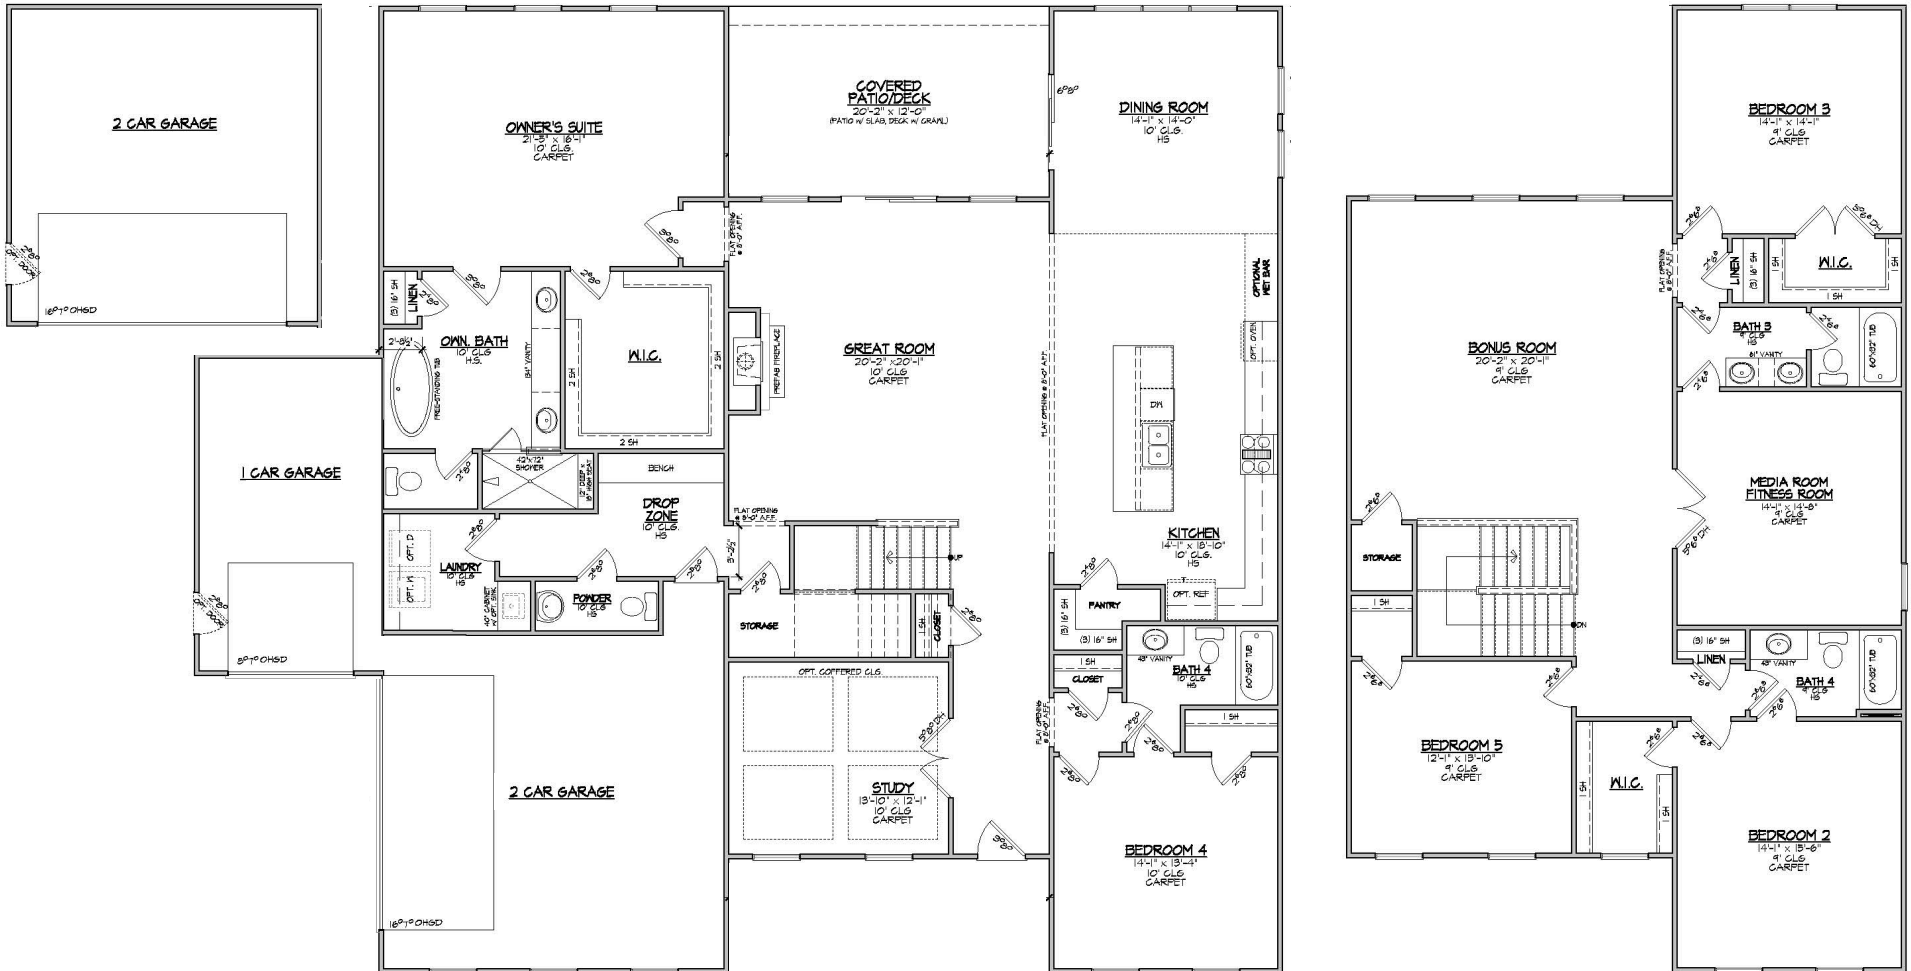

HOME DESIGN ~ FEATURES ~ PLAN OPTIONS

OPTIONAL SCREENED PORCH

OPTIONAL PANORAMIC SLIDER

OPTIONAL 4-CAR GARAGE

Plans, prices, included and optional features, specifications, available lots and locations are subject to change without notice. Please see Sales Representative for details. Square footages are approximate and are subject to change without notice. The specific features in a home may vary from home to home and from one community to another. We reserve the right to substitute equipment, material, brand names, etc. with items of equal or higher value in our sole opinion. Color and size variations may occur. Please see the actual home purchase agreement for additional information, disclosures and disclaimers relating to the home and its features. Void where prohibited by law. 2020