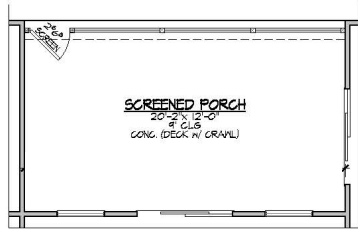

# HOME DESIGN ~ FEATURES ~ PLAN OPTIONS

OPTIONAL SCREENED PORCH

OPTIONAL PANORAMIC SLIDER

Plans, prices, included and optional features, specifications, available lots and locations are subject to change without notice. Please see Sales Representative for details. Square footages are approximate and are subject to change without notice. The specific features in a home may vary from home to home and from one community to another. We reserve the right to substitute equipment, material, brand names, etc. with items of equal or higher value in our sole opinion. Color and size variations may occur. Please see the actual home purchase agreement for additional information, disclosures and disclaimers relating to the home and its features. Void where prohibited by law. 2020