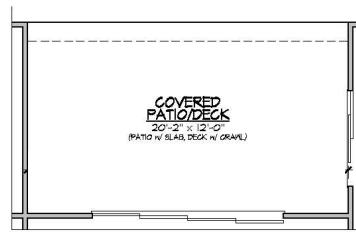

# HOME DESIGN ~ FEATURES ~ PLAN OPTIONS

OPTIONAL SCREENED PORCH

OPTIONAL PANORAMIC SLIDER

Plans, prices, included and optional features, specifications, available lots and locations are subject to change without notice. Please see Sales Representative for details. Square footages are approximate and are subject to change without notice. The specific features in a home may vary from home to home and from one community to another. We reserve the right to substitute equipment, material, brand names, etc. with items of equal or higher value in our sole opinion. Color and size variations may occur. Please see the actual home purchase agreement for additional information, disclosures and disclaimers relating to the home and its features. Void where prohibited by law. 2020